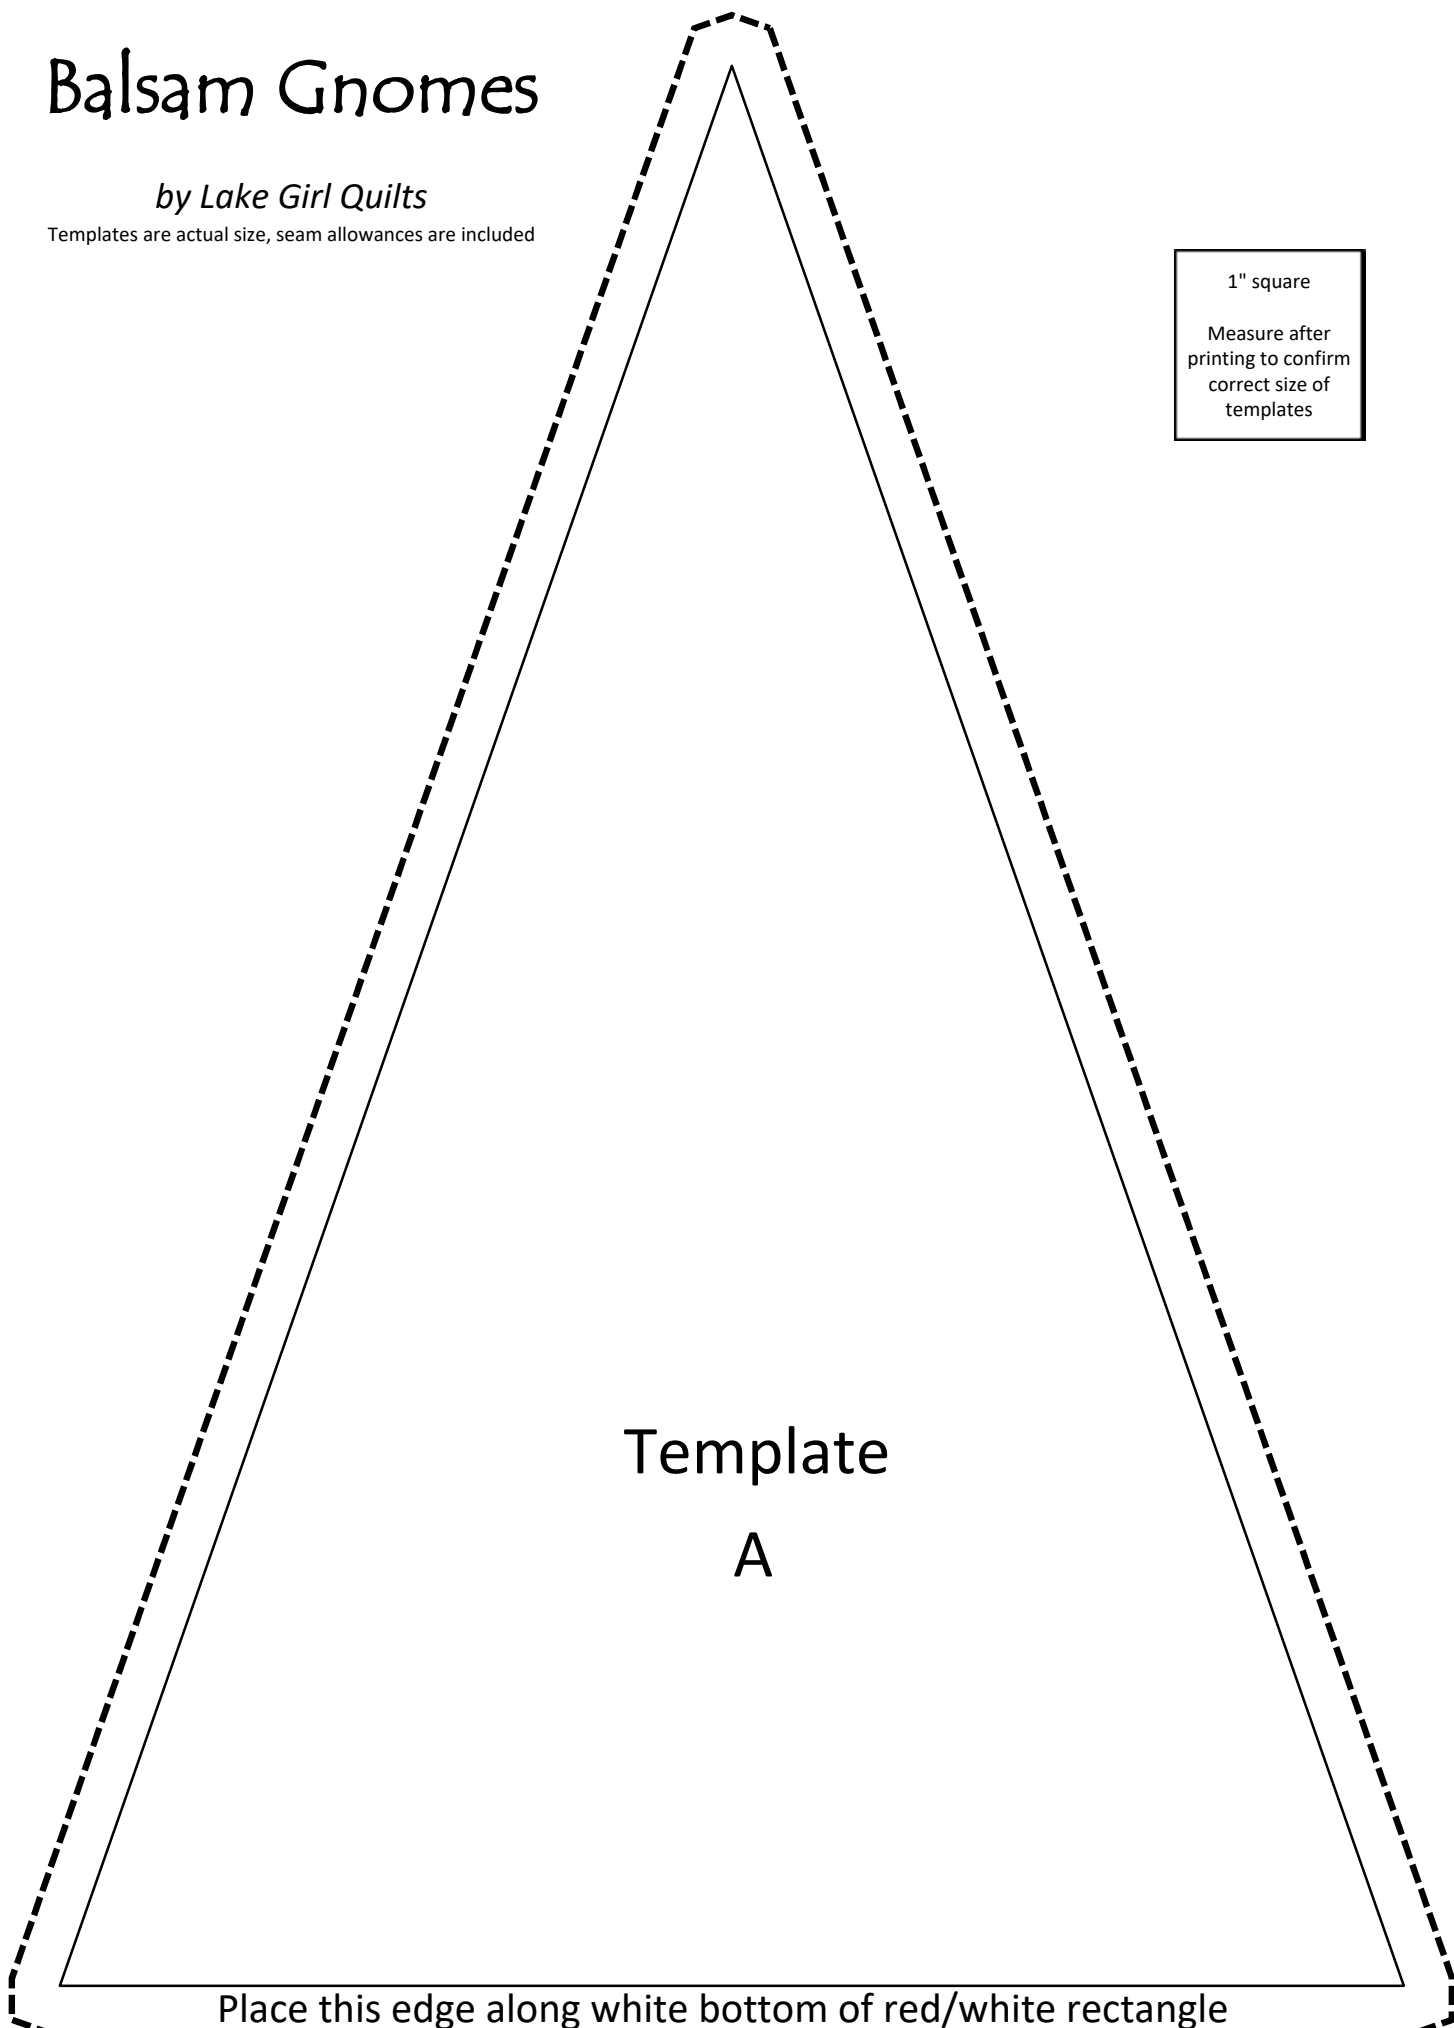

Balsam Gnomes

by Lake Girl Quilts

Templates are actual size, seam allowances are included

1" square

Measure after
printing to confirm
correct size of
templates

Template

A

Place this edge along white bottom of red/white rectangle

Template
C